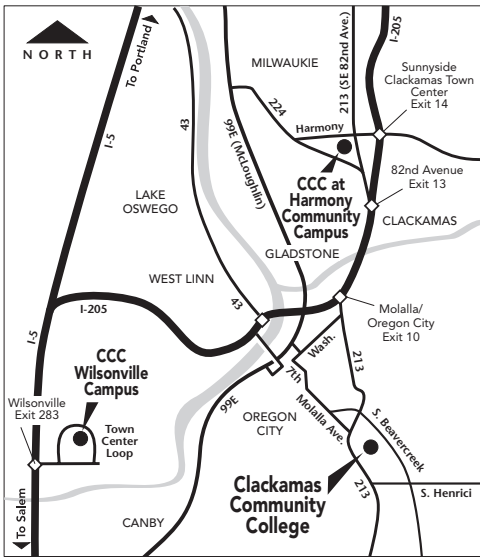

Oregon City Campus	
AC	Art Center
B	Barlow Hall
C	Clairmont Hall
CC	Community Center
D	Dye Learning Center
DJ	DeJardin Hall
ELC	Environmental Learning Center
F	Family Resource Center
G	Gregory Forum
M	McLoughlin Hall
N	Niemeyer Center
P	Pauling Center
R	Randall Hall
RR	Rook Hall
S	Streeter Hall
T	Training Center
CCC at Harmony Community Campus	
H	Harmony West
Wilsonville Campus	
W	

How to Get to Campus

Visit CCC on the Web at www.clackamas.edu

Clackamas Community College, Oregon City Campus

503-594-6000
19600 Molalla Ave.
Oregon City, OR 97045

Clackamas Community College, Harmony Community Campus

503-594-0620
7738 S.E. Harmony Rd.
Milwaukie, OR 97222

Clackamas Community College, Wilsonville Campus

503-594-0940
29353 Town Center Loop E
Wilsonville, OR 97070

Campus Map

19600 Molalla Avenue
Oregon City, OR | 97045-7998
Education That Works