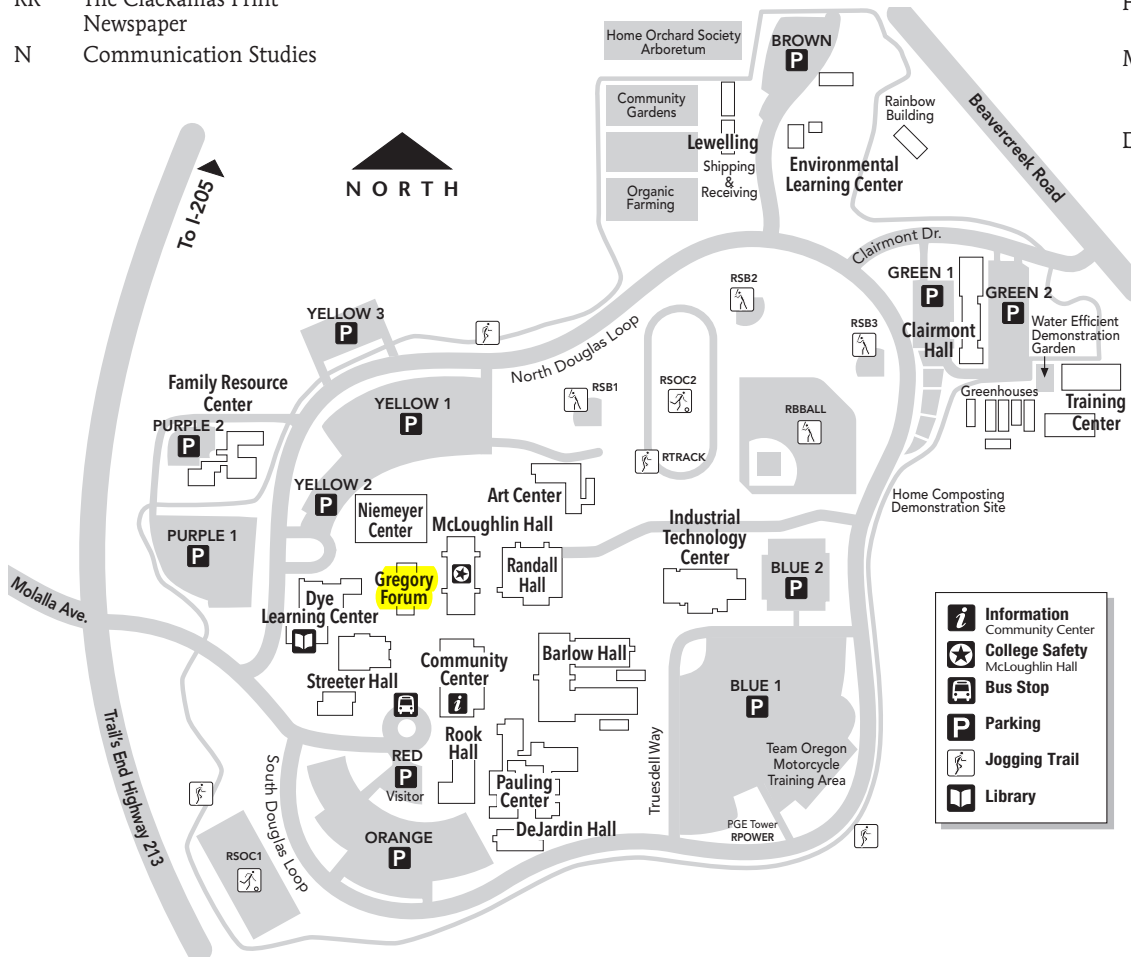

Oregon City Campus	
AC	Art Center
B	Barlow Hall
C	Clairmont Hall
CC	Community Center
D	Dye Learning Center
DJ	DeJardin Hall
ELC	Environmental Learning Center
F	Family Resource Center
G	Gregory Forum
M	McLoughlin Hall
N	Niemeyer Center
P	Pauling Center
R	Randall Hall
RR	Rook Hall
S	Streeter Hall
T	Training Center
CCC at Harmony Community Campus	
H	Harmony West
Wilsonville Campus	
W	

How to Get to Campus

Visit CCC on the Web at www.clackamas.edu

Clackamas Community College, Oregon City Campus

503-594-6000
19600 Molalla Ave.
Oregon City, OR 97045

Clackamas Community College, Harmony Community Campus